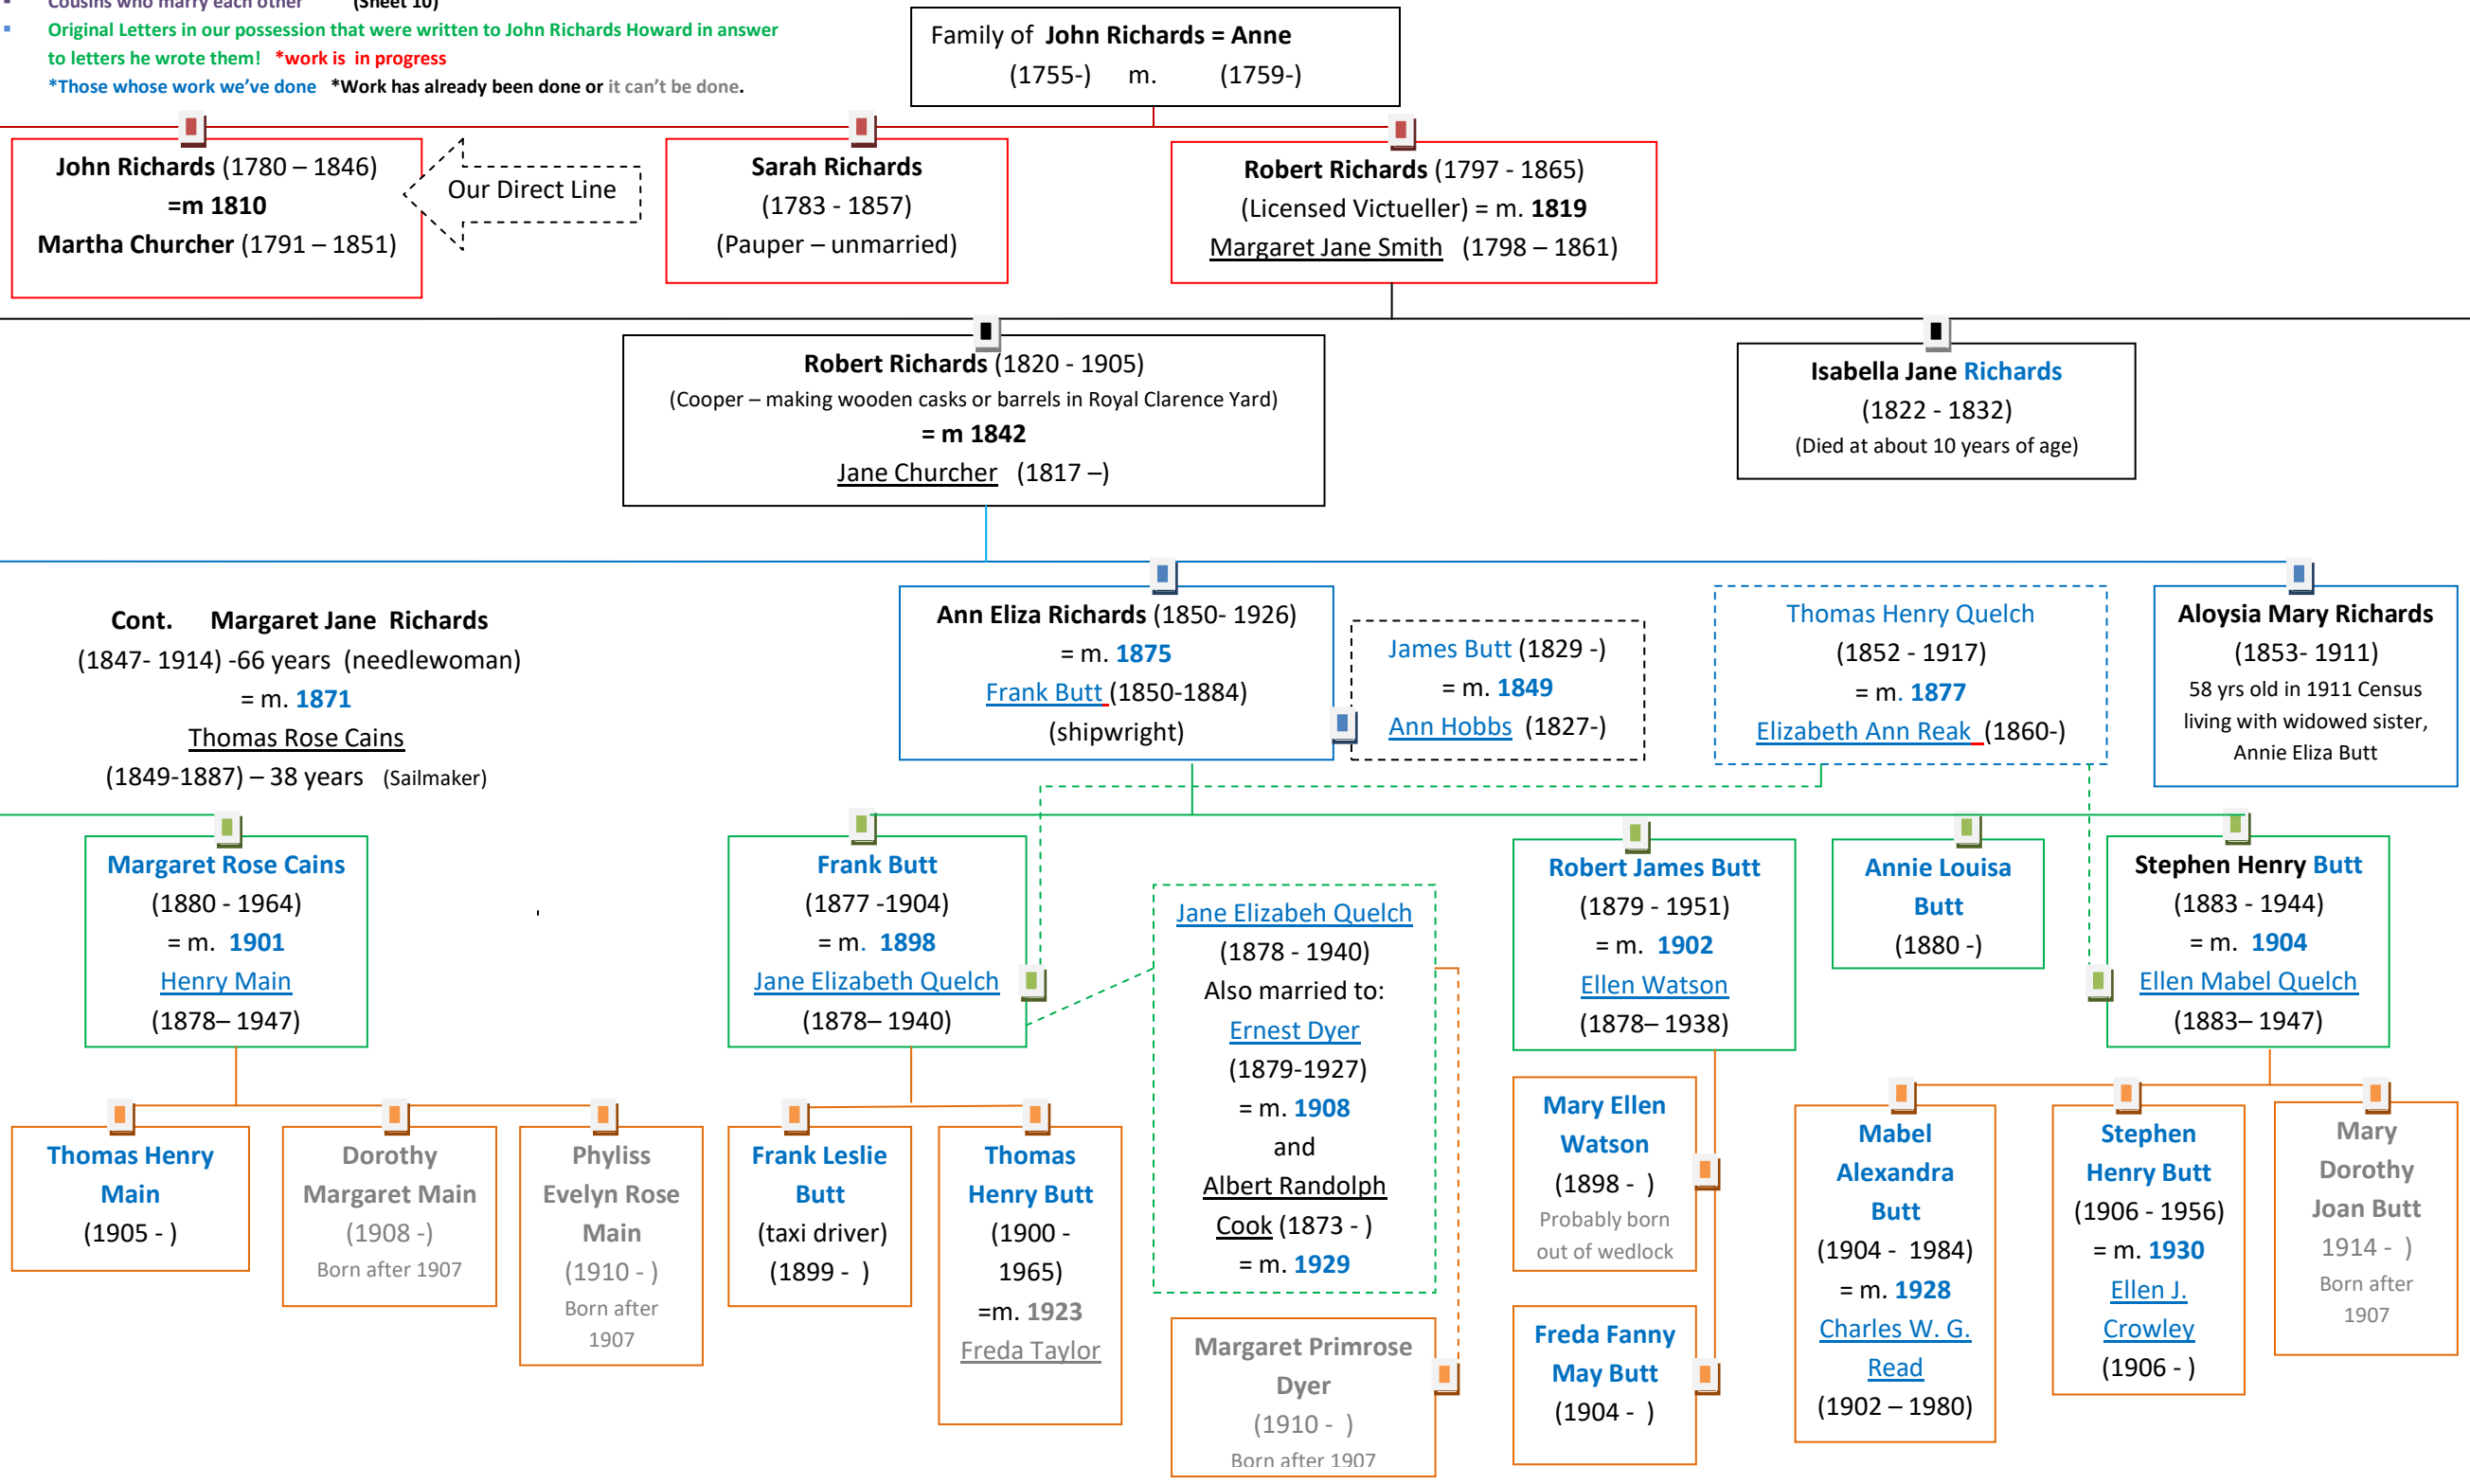

- Cousins who marry each other (Sheet 10)
- Original Letters in our possession that were written to John Richards Howard in answer to letters he wrote them! *work is in progress
- *Those whose work we've done *Work has already been done or it can't be done.